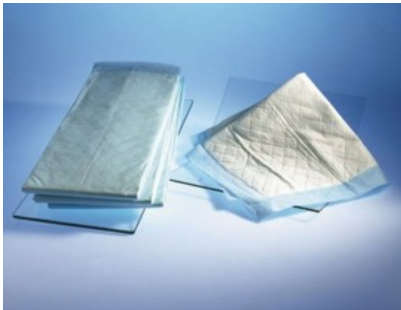

CLASSIC DISPOSABLE BED PROTECTORS

These Bed Pads have been designed to an extremely high standard of quality. This product contains Virgin Fluff Pulp, a material purpose-built to retain many times its own weight in liquid, providing the user with complete peace of mind. Featuring a blue polyethylene waterproof backing that shields the bed from any urinary leaks for added protection. These pads also have a diamond-shaped wicking which maximises absorbency; by spreading the liquid across the pad.

Available in a range of sizes and absorbency levels.

SKU: N/A

Categories: [Personal](#), [Toileting](#)

VARIATIONS

Image	SKU	Description	Absorbency
	LFBD8111-02 /018		37g

Image	SKU	Description	Absorbency
	LFBD8211-02 /018		57g
	LFBD8221-02 /018		65g
	LFBD8311-02 /018		74g
	LFBD8411 /018		85g

Image	SKU	Description	Absorbency
	LFBD8421 /018		115g
	LFBD8511-02 /018		92g

GALLERY IMAGES

PRODUCT DESCRIPTION

These high quality disposable bed pads use Virgin Fluff Pulp, a material renowned for its ability to absorb and hold vast amounts of liquid. These bed pads have a blue polyethylene waterproof backing, which will prevent any urinary leakages from going through to the mattress itself. These pads also feature diamond-shaped wicking, which maximises absorbency by spreading the liquid across the pad.